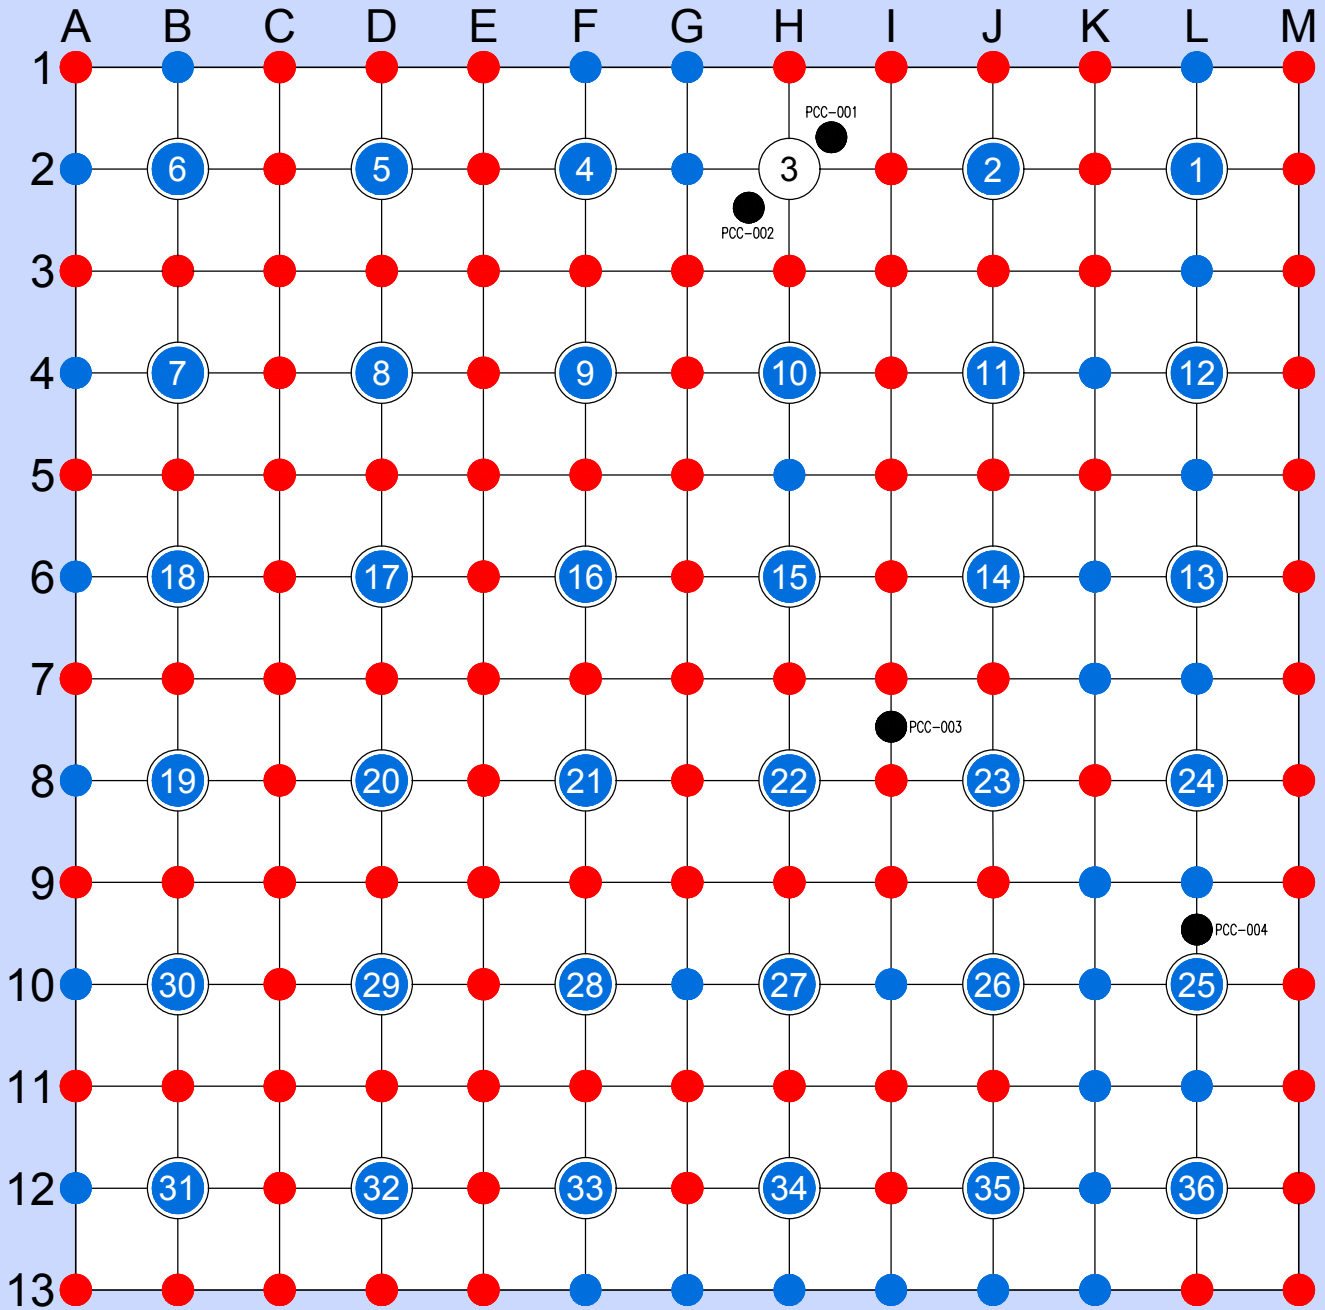

MACOMB COUNTY

T4N R13E RAY TOWNSHIP

LEGEND

- CORNERS REMONUMENTED
- PROPERTY CONTROLLING CORNERS REMONUMENTED
- REMONUMENTATION CORNERS WITH STATE PLANE COORDINATE ASSIGNED
- PROPOSED STATE PLANE CORNER 2021
- PROPOSED CORNER WITH STATE PLANE COORDINATE 2021

Note: Map Not To Scale