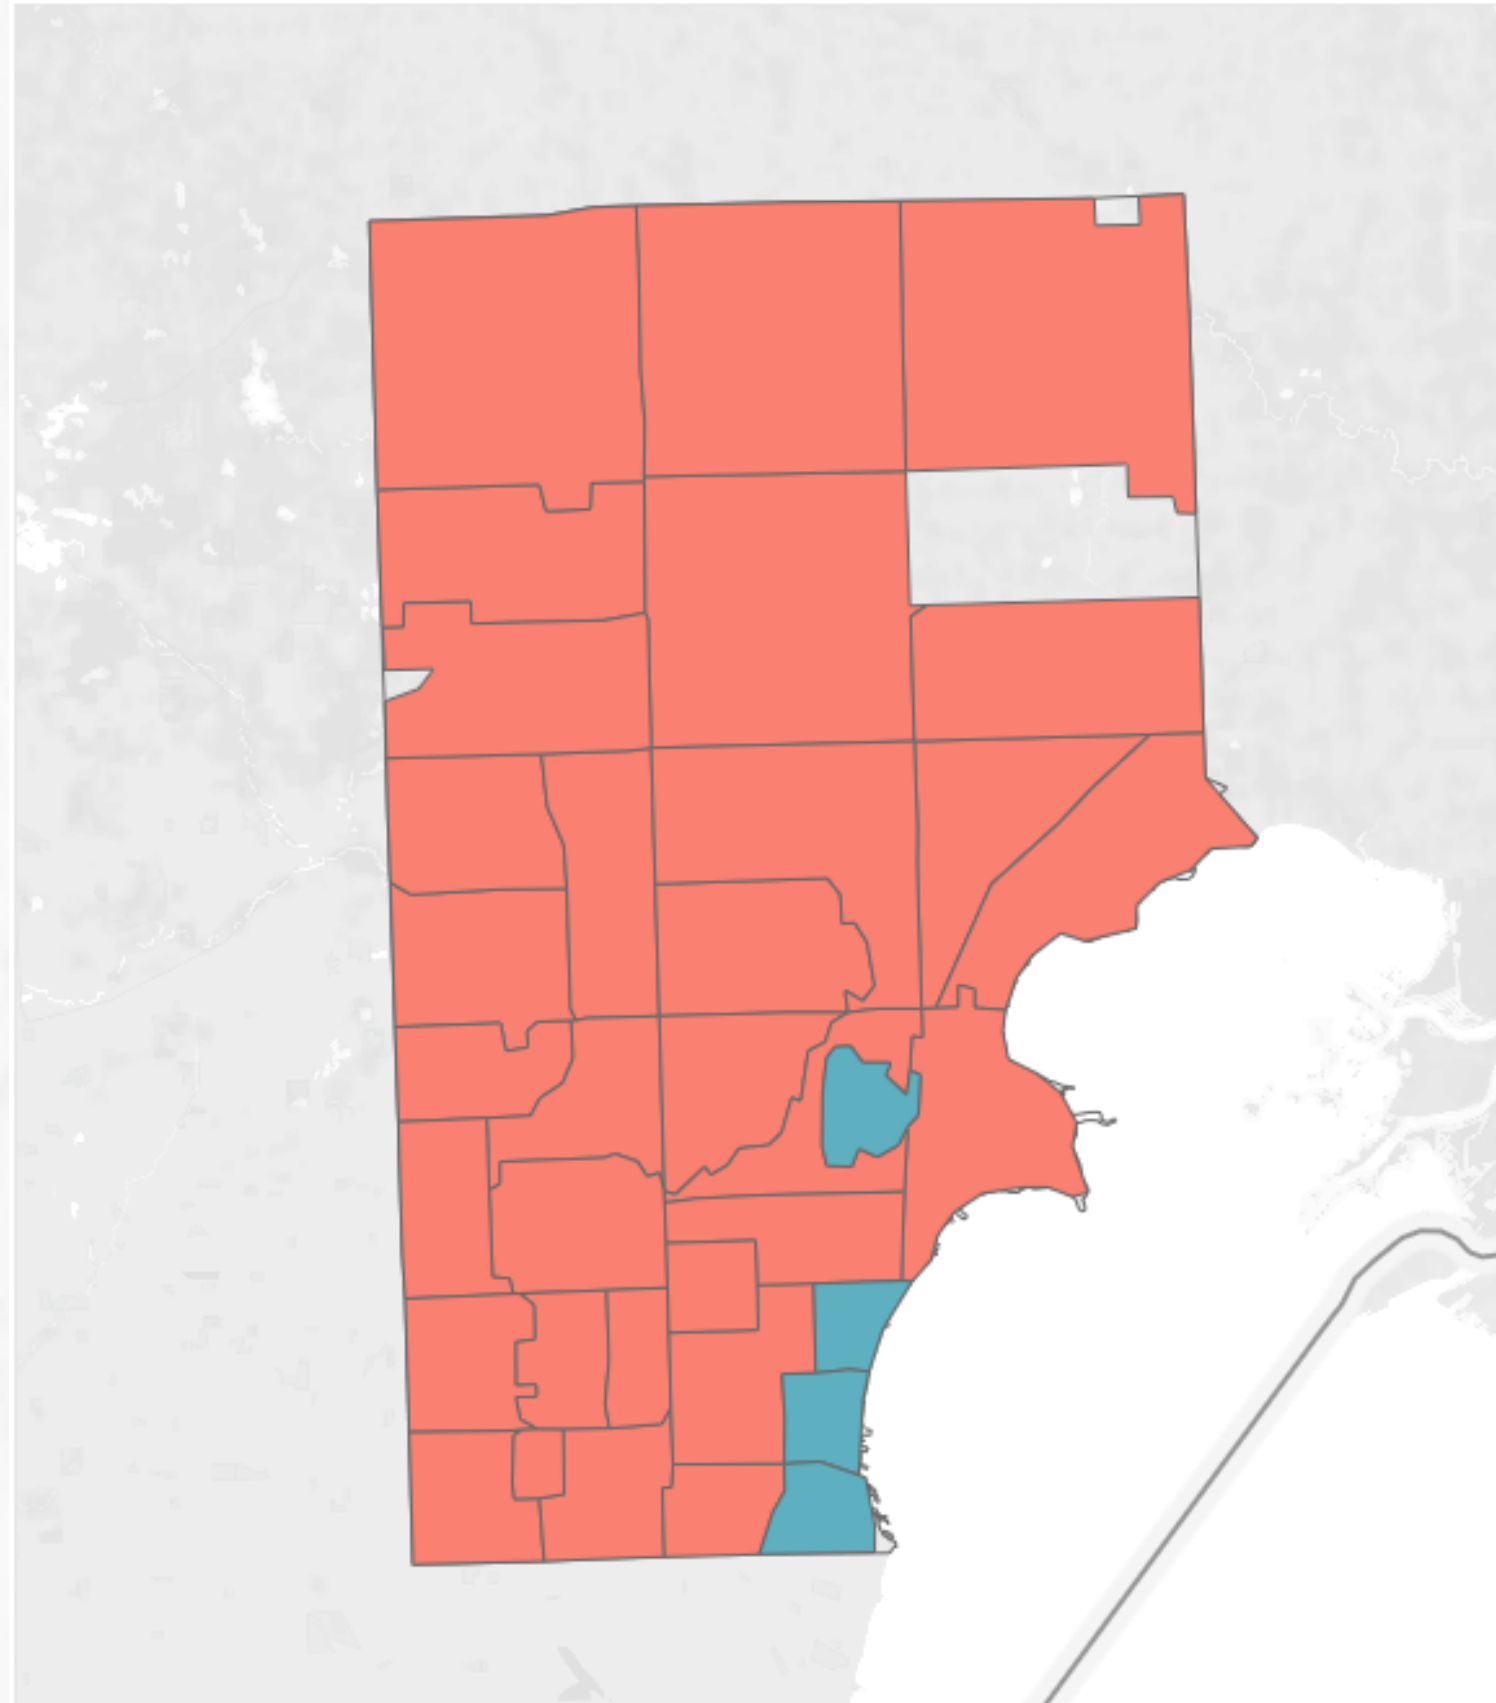

Welcome
to the
Child Care Desert*

What makes a child care desert?

3 or more children per existing child care slot

Desert Maps of Macomb County

Infant/Toddler (Ages 0-<3)

**97% of zip codes (34/35)
with census data are
Infant/Toddler deserts**

Number of Children Competing for a Slot

- 1
- 2
- ≥ 3
- No Slots Available
- No Children in the Area

Desert Maps of Macomb County

Preschool (Ages 3-5)

**54% of zip codes (19/35)
with census data are
Preschool deserts**

Number of Children Competing for a Slot

- 1
- 2
- ≥ 3
- No Slots Available
- No Children in the Area

Desert Maps of Macomb County

School-age (Ages 6-11)

**89% of zip codes (31/35)
with census data are
School-age deserts**