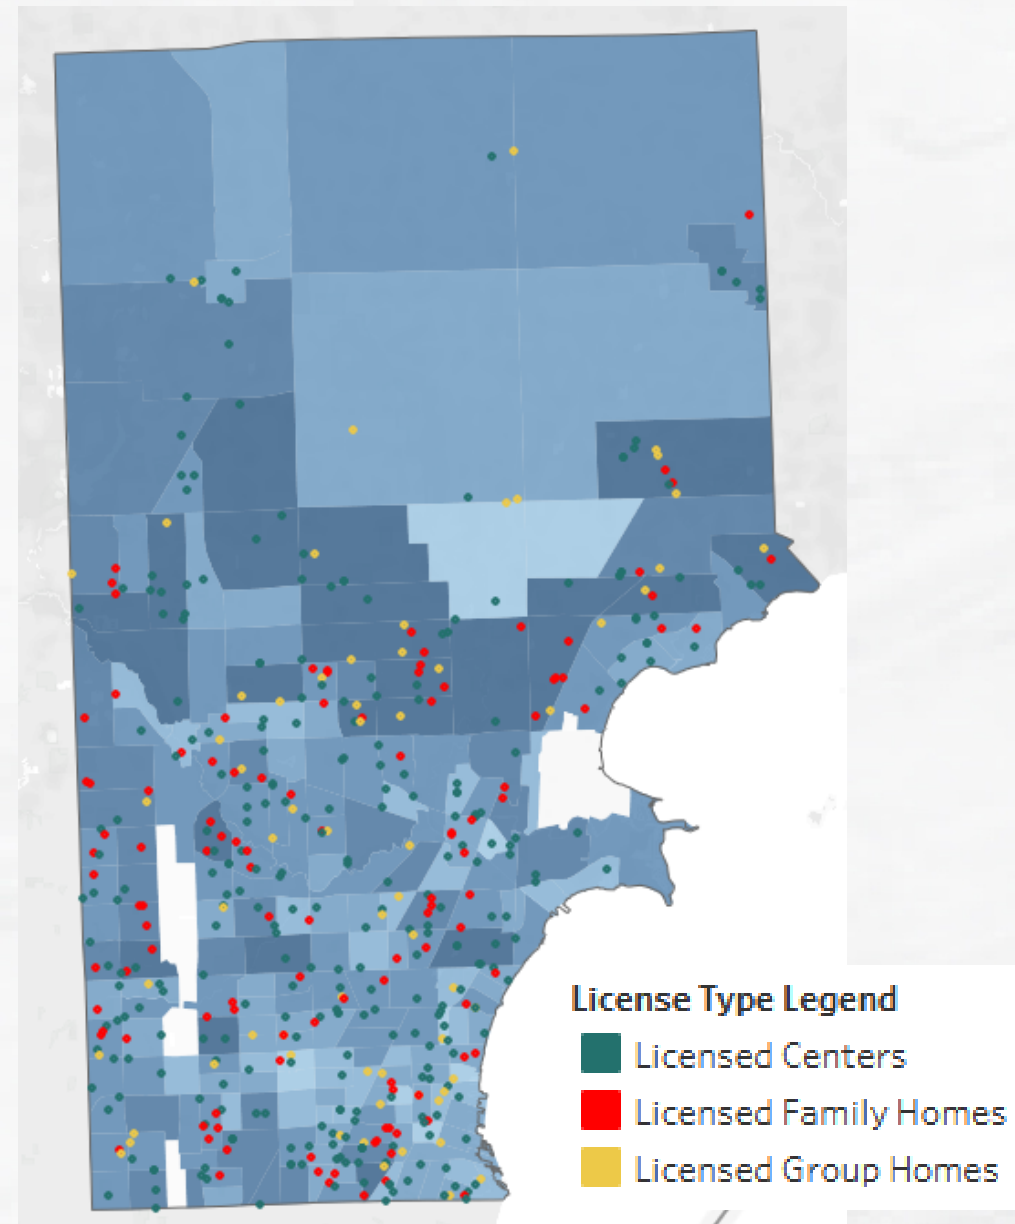

Number of Children Competing for a Slot

- 1
- 2
- ≥ 3
- No Slots Available
- No Children in the Area

Desert Maps of Macomb County

School-age (Ages 6-11)

**89% of zip codes (31/35)
with census data are
School-age deserts**

Number of Children Competing for a Slot

- 1
- 2
- ≥ 3
- No Slots Available
- No Children in the Area

Combing through the Data

What did you feel when you saw these numbers?

Why do you think there are deserts in these areas?

Who do you think has the power to influence these child care deserts?

Closing Doors

June 9, 2023

**479 Licensed Providers
28,038 Licensed Slots**

**Closures Since
July 2019:**

**241 Licensed Providers
6,052 Licensed Slots**