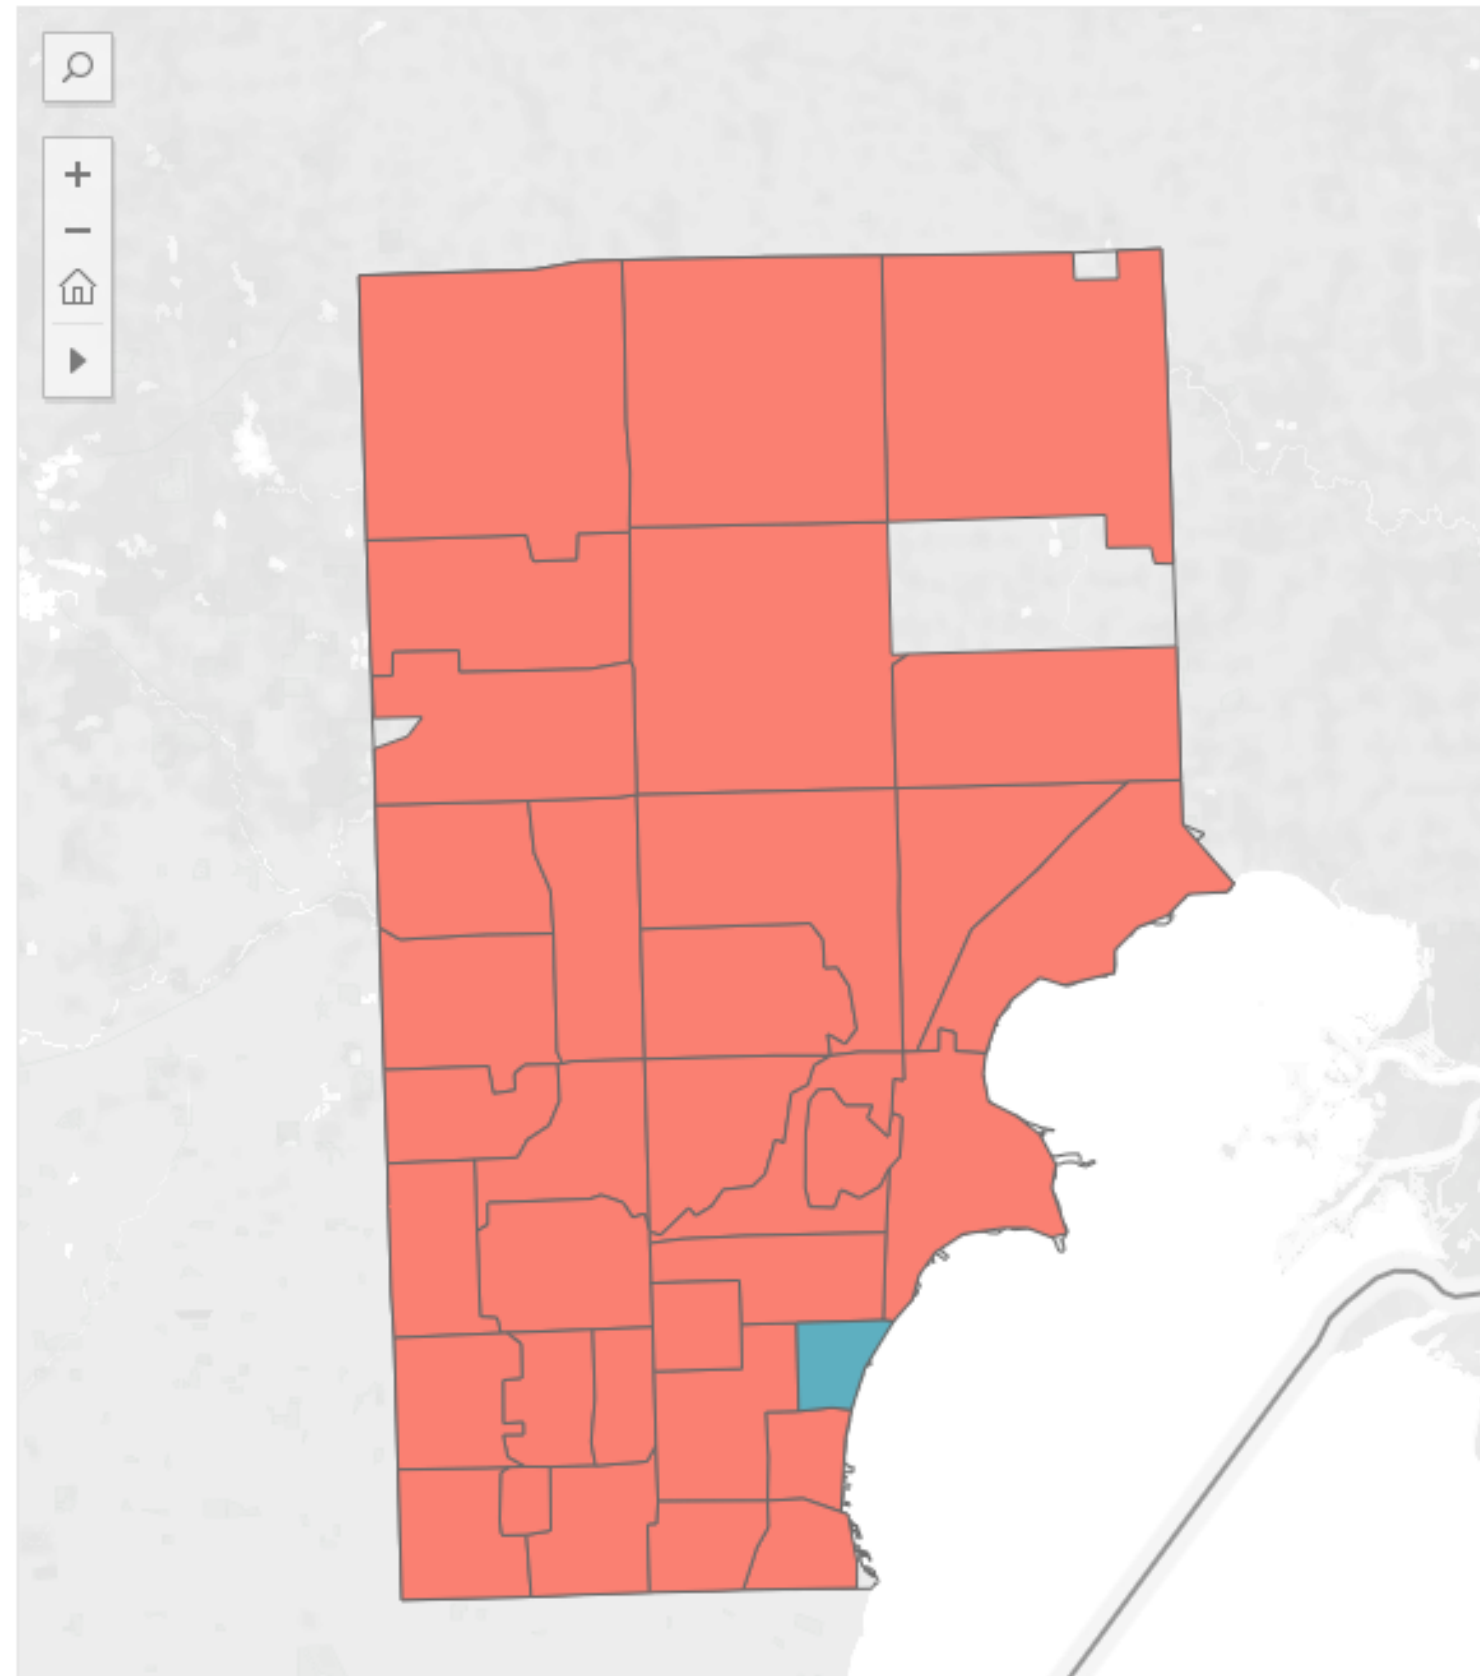

Welcome
to the
Child Care Desert*

What makes a child care desert?

3 or more children per existing child care slot

Desert Maps of Macomb County

Infant/Toddler (Ages 0-<3)

**97% of zip codes (34/35)
with census data are
Infant/Toddler deserts**

Number of Children Competing for a Slot

- 1
- 2
- ≥ 3
- No Slots Available
- No Children in the Area

Desert Maps of Macomb County

Preschool (Ages 3-5)

**54% of zip codes (19/35)
with census data are
Preschool deserts**