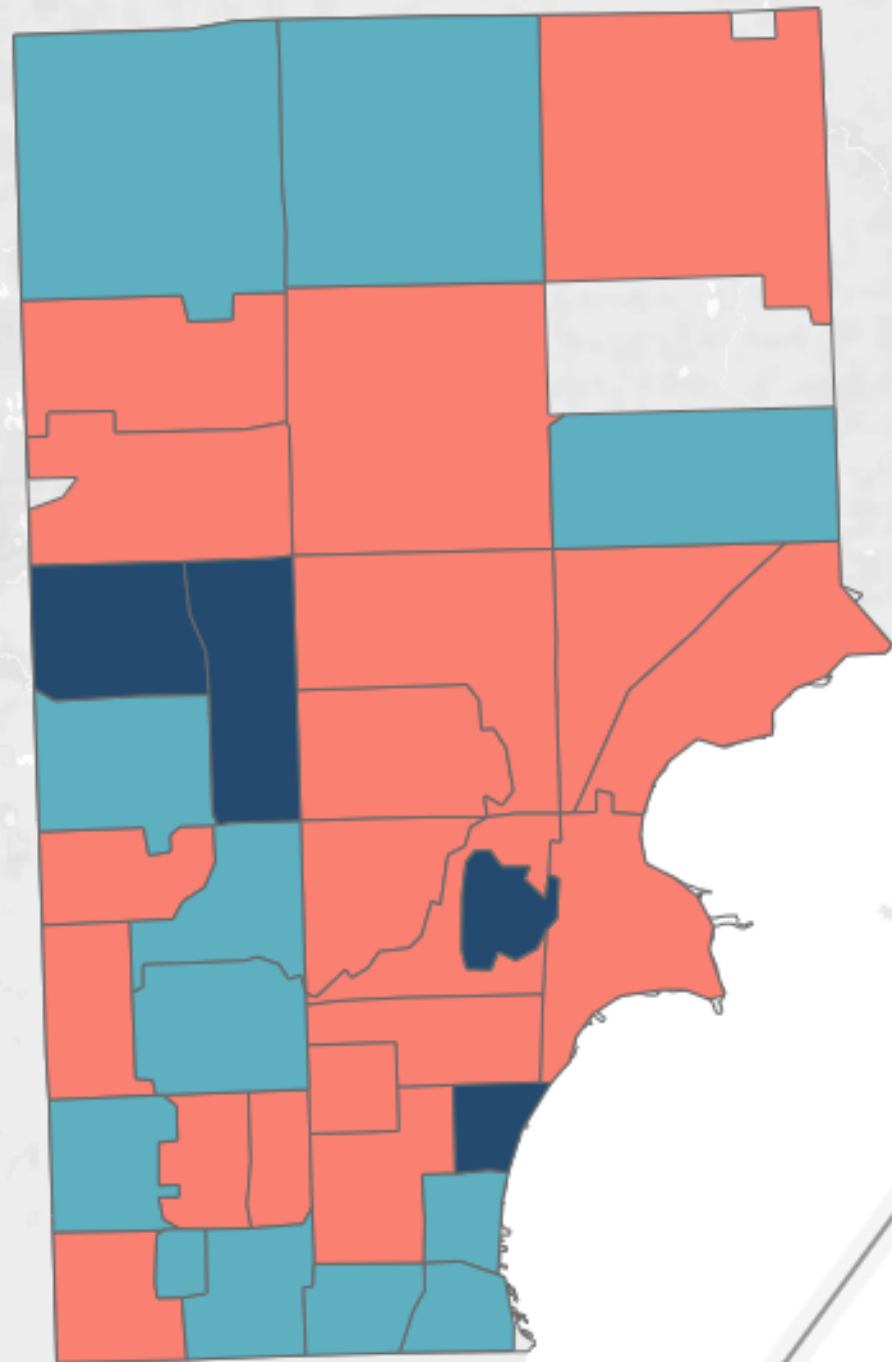

Welcome
to the
Child Care Desert*

What makes a child care desert?

3 or more children per existing child care slot

Desert Maps of Macomb County

Infant/Toddler (Ages 0-<3)

**97% of zip codes (34/35)
with census data are
Infant/Toddler deserts**

Number of Children Competing for a Slot

- 1
- 2
- ≥ 3
- No Slots Available
- No Children in the Area

Desert Maps of Macomb County

Preschool (Ages 3-5)

**54% of zip codes (19/35)
with census data are
Preschool deserts**